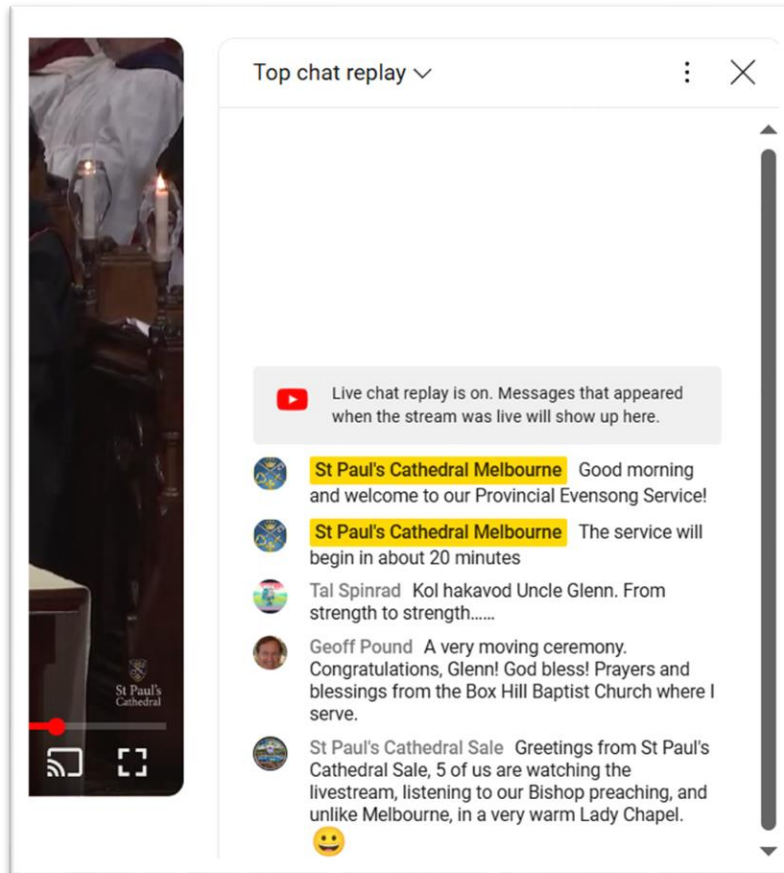

3) If you do not have a YouTube account but want to participate in the chat use these steps:

- a. Text your message/question to Libby Willems M: 0458265198. Please include first name and location, e.g. “Bronwyn from Bairnsdale asks/says...”
- b. Libby, logged in as Gippsland Anglicans, will copy your text into the chat pane and share your message. It will be visible to the audience like this example:

4) FAQ

- a. **Can I speak my question or comment?** No. The YouTube Live Stream format does not have videoconferencing options. Contributions can only be made by texting directly into the chat pane on YouTube if you are logged in to an account, or by texting to Libby. See step 3, above.
- b. **Will people see me on camera?** No. The YouTube Live Stream format does not have videoconferencing options.
- c. **Do Parishes have to host and gathering?** No. The YouTube live stream is available to anyone with internet access. Please share this guide with all Parishioners in case they choose to join in at home. However, Parishes might find there is a social benefit to open the doors and offer afternoon tea and watch the Live Stream together.