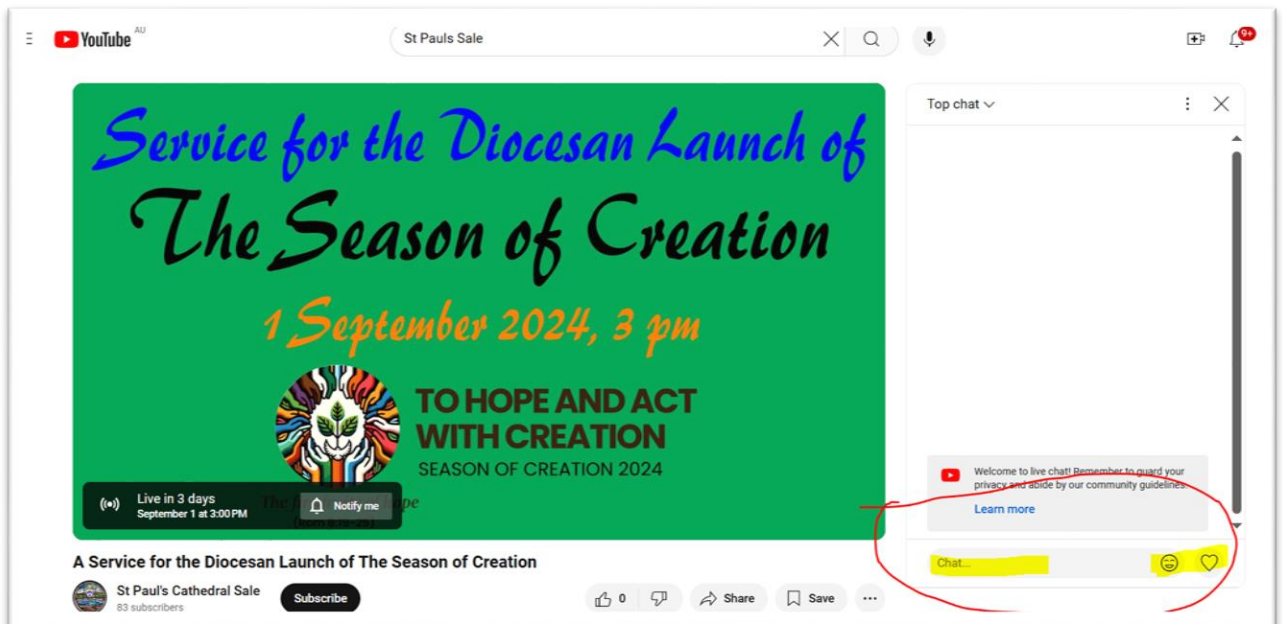

2) There will be a LIVE CHAT function available during the live stream. If you/your Parish has a YouTube account and logged in, you will be able to add comments.